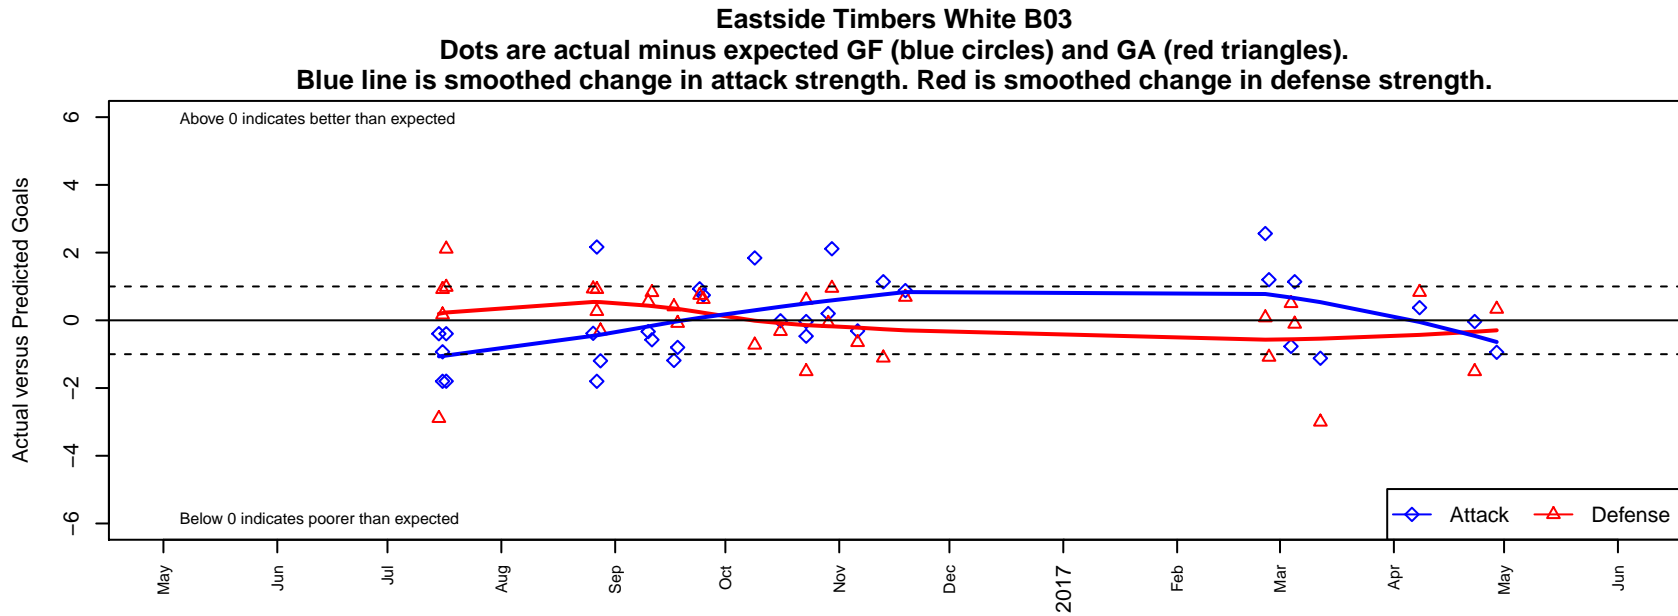

Eastside Timbers White B03

Eastside United FC
 Gresham, OR
 B03 total strength=1090
 attack=3.52 defense=2.11
 fall league = PTT B03 Div 2 Green
 spr league = Spr OYS B03 Div 1 White
 notes= Hamburg

alt names used:
 ET 03B White
 Eastside Timbers 03B White
 Eastside Timbers 03B White
 Eastside Timbers 03B White
 Eastside Timbers 03B White

Venues played:
 2016 Beaverton Cup BU14 Silver
 2016 Chinook Cup Silver U14
 2016 PTT B03 Division 2 Green
 2016 OYS Presidents Cup B03
 2016 Spr OYS B03 Division 1 White

**attack and defense variance (black dot)
relative to other teams
and top 10 in region**