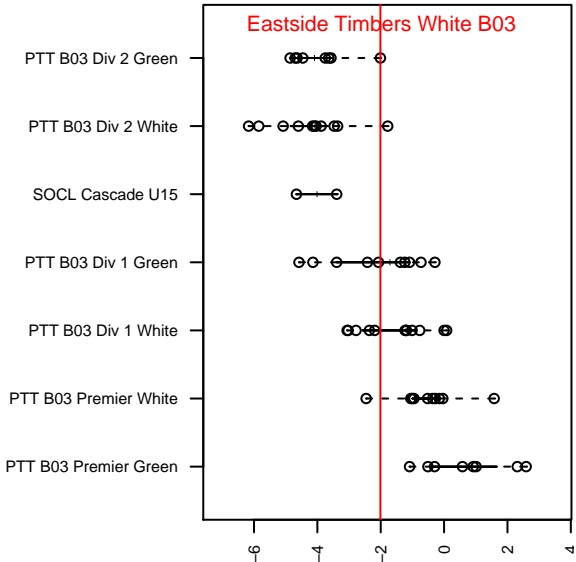

**attack and defense rating
relative to others at age
and all opponents in last 13 months**